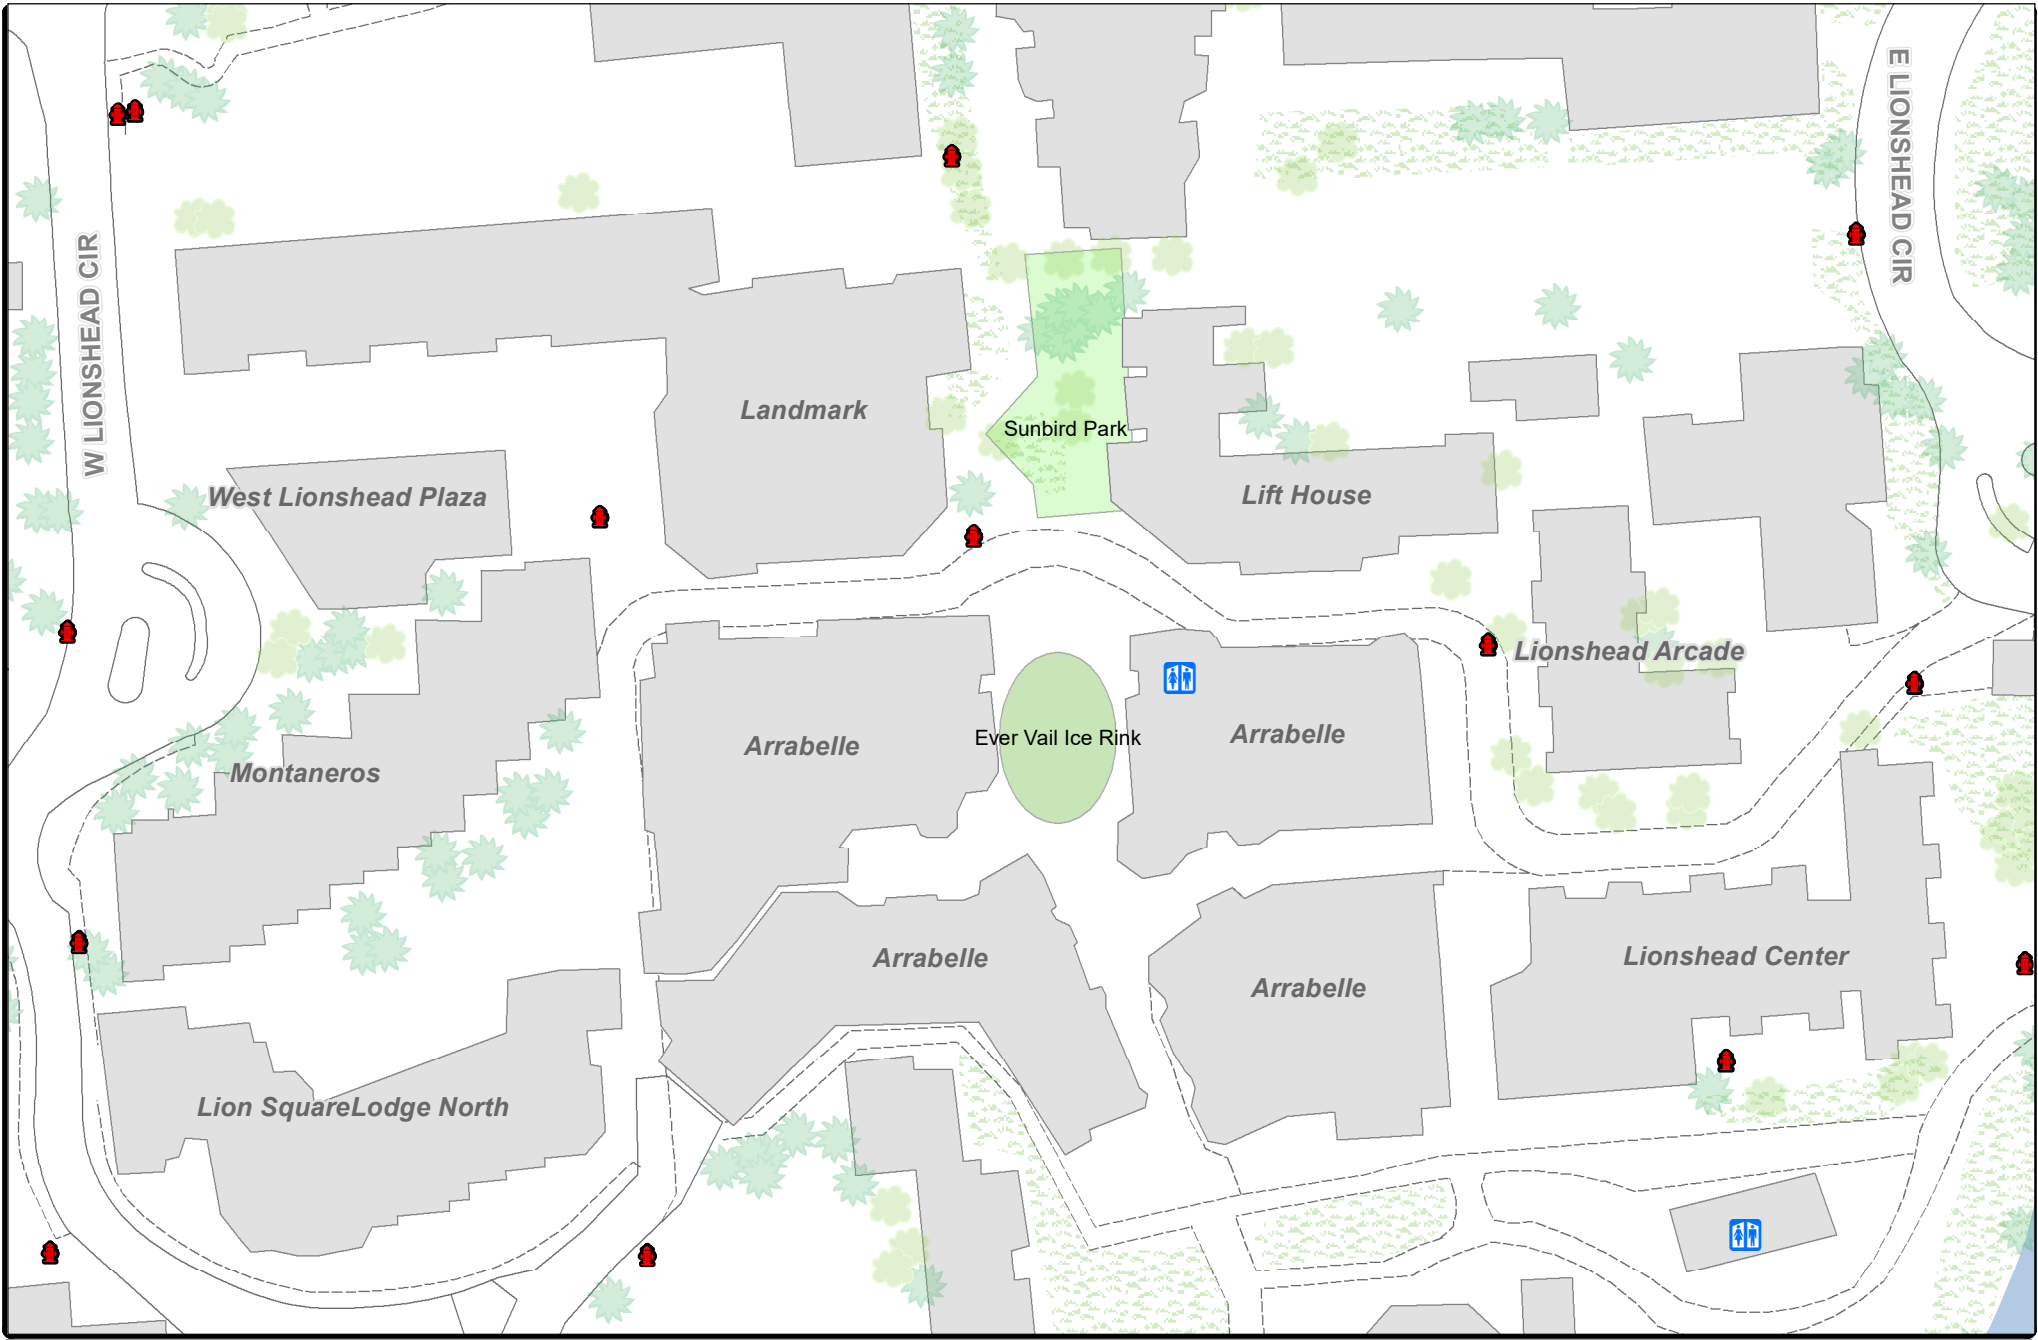

# Lionshead--Arrabelle & Evert Vail Ice Rink

-  Hydrants
-  - 10' x 10' Tent Footprint

This map was created by the Town of Vail GIS Team. Use of this map should be for general purposes only. The Town of Vail does not warrant the accuracy of the information contained herein.